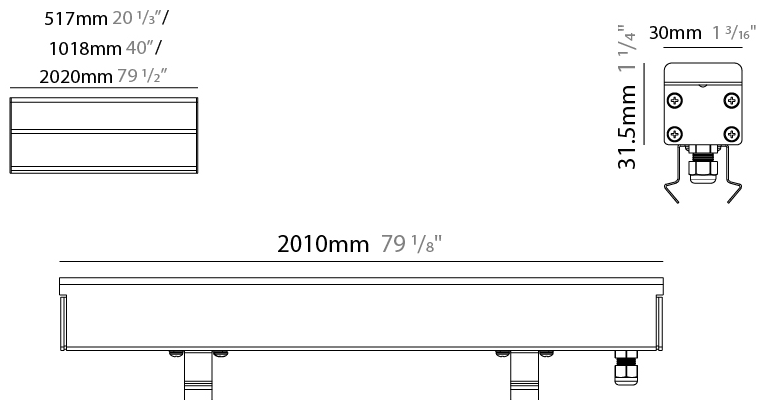

PROJECT	
TYPE	
SPECIFIER	
QUANTITY	
DATE	

DRITTO 30 RECESSED

E12I0032-RGBW

base number

1. To build a product code in our configurator select the specify button on the base model # product page
2. To build a manual product code on this datasheet choose from the options listed below in blue font and add the suffix to the base model #

GENERAL

Series: Dritto 30
Partner: Zaneen
Division: Exterior
Installation: Recessed
Product Type: Uplight
Mounting Location: In-Ground
Light Distribution: Direct

PHYSICAL

Shape: Rectangle
Length (mm): 2010
Length (in): 79 1/8
Width (mm): 30
Width (in): 1 1/8
Height (mm): 31.5
Height (in): 1 1/4
Weight (kg): 2.22
Weight (lbs): 4.89
Load Resistance (kg): 5000
Load Resistance (lbs): 11023
Fixture Finish: Opal White
Fixture Material: Extruded PMMA with Opal
Cable Details: IP67 300mm Cable

ELECTRICAL

Lamp Type: LED
Input Wattage (W): 46
Dimming: DMX
Control Gear: DMX
Driver Included: No
Driver Location: Remote
Driver Type: Constant Voltage - Universal
Driver Class: Class 2
Input Voltage (V): 120 - 277
Output Voltage (V): 24

LED

Color Temperature (°K): RGBW
CRI: >90 CRI
Lamp Life (hrs): 100000
Special LEDs offerings: RGBW

OPTICAL

Optic°: 150
Beam Angle: Diffused
Adjustability: Fixed

RATINGS AND CERTIFICATIONS

Certified By: Certified for North American Standards
IP rating: IP67
IK Rating: IK10