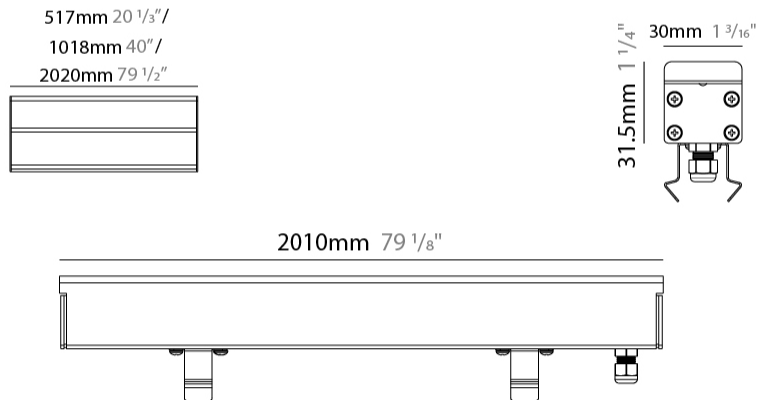

E12I0017-

base number Color
Temperature

PROJECT
TYPE
SPECIFIER
QUANTITY
DATE

1. To build a product code in our configurator select the specify button on the base model # product page
2. To build a manual product code on this datasheet choose from the options listed below in blue font and add the suffix to the base model #

GENERAL

Series: Dritto 30
Partner: Zaneen
Division: Exterior
Installation: Recessed
Product Type: Uplight
Mounting Location: In-Ground
Light Distribution: Direct

PHYSICAL

Shape: Rectangle
Length (mm): 2010
Length (in): 79 1/8
Width (mm): 30
Width (in): 1 1/8
Height (mm): 31.5
Height (in): 1 1/4
Weight (kg): 2.22
Weight (lbs): 4.89
Load Resistance (kg): 5000
Load Resistance (lbs): 11023
Fixture Finish: Opal White
Fixture Material: Extruded PMMA with Opal
Cable Details: IP67 300mm Cable

ELECTRICAL

Lamp Type: LED
Input Wattage (W): 30
Total Output Wattage (W): 24.4
Dimming: Non-Dimming / Phase Dimming (120Vac only) / 0-10V Dimming
Driver Included: No
Driver Location: Remote
Driver Type: Constant Voltage - Universal
Driver Class: Class 2
Input Voltage (V): 120 - 277
Output Voltage (V): 24

LED

Color Temperature (°K): 2200 / 2700 / 3000 / 4000
Max. Delivered Lumen (lm): 1600
CRI: >90 CRI
Lamp Life (hrs): 100000

OPTICAL

Optic°: 150
Beam Angle: Diffused
Adjustability: Fixed

RATINGS AND CERTIFICATIONS

Certified By: Certified for North American Standards
IP rating: IP67
IK Rating: IK10